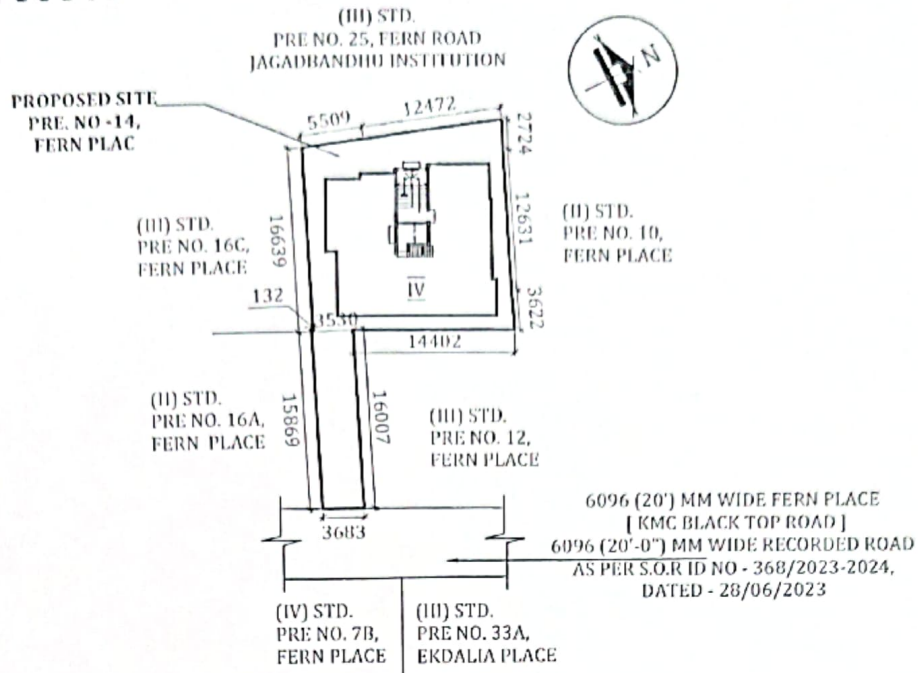

Proposed Project at Premises No. 14, Fern Place, in Ward No. - 68, Borough - VIII, under Kolkata Municipal Corporation, P.S. - Gariahat, Kolkata - 700019

SITE PLAN
SCALE - 1:600

LOCATION PLAN
SCALE - 1:4000

DEB CONSTRUCTION

S. Sarmali Biswas
Proprietor

LATITUDE : 22.5201799750452
LONGITUDE : 88.36903222836389

SIGNATURE OF OWNER