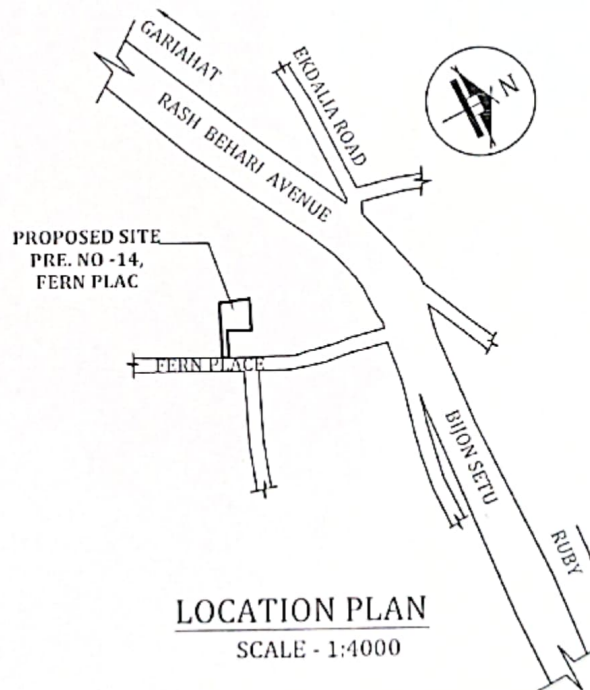

Proposed Project at Premises No. 14, Fern Place, in Ward No. - 68, Borough - VIII, under Kolkata Municipal Corporation, P.S. - Gariahat, Kolkata - 700019

SITE PLAN
SCALE - 1:600

LOCATION PLAN
SCALE - 1:4000

DEB CONSTRUCTION

S. Sarmali Biswas
Proprietor

LATITUDE : 22.5201799750452
LONGITUDE : 88.36903222836389

SIGNATURE OF OWNER